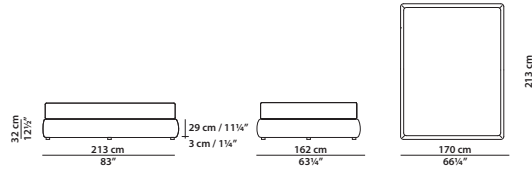

**Upholstery:** hand-made capitonné work. Velvet-covered back of the headboard.

**A mattress can be purchased separately.**

**Available in soft leathers only.**

---

268 x 13 h152 cm - 104½ x 5 h59¼"

Testata.  
Headboard.

170 x 210 h32 cm - 66¼ x 82 h12½"

Sommier per materasso  
160 x 200 cm, 62½ x 78"  
Sommier for mattress  
160 x 200 cm, 62½ x 78"

### QUEEN SIZE

223 x 268 h152 cm - 87 x 104½ h59¼"

Sommier per materasso  
160 x 200 cm, 62½ x 78"  
Sommier for mattress  
160 x 200 cm, 62½ x 78"

190 x 210 h32 cm - 74 x 82 h12½"

Sommier per materasso  
180 x 200 cm, 70¼ x 78"  
Sommier for mattress  
180 x 200 cm, 70¼ x 78"

### KING SIZE CALIFORNIA

223 x 268 h152 cm - 87 x 104½ h59¼"

Sommier per materasso  
180 x 200 cm, 70¼ x 78"  
Sommier for mattress  
180 x 200 cm, 70¼ x 78"

210 x 210 h32 cm - 82 x 82 h12½"

Sommier per materasso  
200 x 200 cm, 78 x 78"  
Sommier for mattress  
200 x 200 cm, 78 x 78"