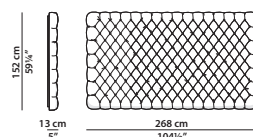

**Upholstery:** hand-made capitonné work. Velvet-covered back of the headboard.

**A mattress can be purchased separately.**

**Available in soft leathers only.**

---

268 x 13 h152 cm - 104½ x 5 h59¼"

Testata.  
Headboard.

170 x 210 h32 cm - 66¼ x 82 h12½"

Sommier per materasso  
160 x 200 cm, 62½ x 78"  
Sommier for mattress  
160 x 200 cm, 62½ x 78"

### QUEEN SIZE

223 x 268 h152 cm - 87 x 104½ h59¼"

Sommier per materasso  
160 x 200 cm, 62½ x 78"  
Sommier for mattress  
160 x 200 cm, 62½ x 78"

190 x 210 h32 cm - 74 x 82 h12½"

Sommier per materasso  
180 x 200 cm, 70¼ x 78"  
Sommier for mattress  
180 x 200 cm, 70¼ x 78"