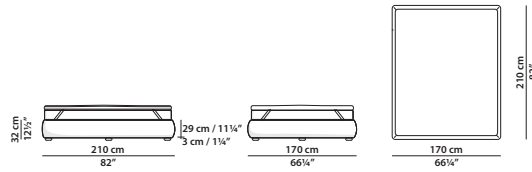

**Upholstery:** hand-made capitonné work. Velvet-covered back of the headboard.

**A mattress can be purchased separately.**

**Available in soft leathers only.**

---

268 x 13 h152 cm - 104½ x 5 h59¼"

Testata.  
Headboard.

170 x 210 h32 cm - 66¼ x 82 h12½"

Sommier per materasso  
160 x 200 cm, 62½ x 78"  
Sommier for mattress  
160 x 200 cm, 62½ x 78"

### QUEEN SIZE

223 x 268 h152 cm - 87 x 104½ h59¼"

Sommier per materasso  
160 x 200 cm, 62½ x 78"  
Sommier for mattress  
160 x 200 cm, 62½ x 78"

190 x 210 h32 cm - 74 x 82 h12½"

Sommier per materasso  
180 x 200 cm, 70¼ x 78"  
Sommier for mattress  
180 x 200 cm, 70¼ x 78"