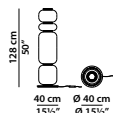

Versioni:
1 – grigio trasparente, sfumato bianco, incamiciato bianco e incamiciato bianco a fasce.
2 – marrone trasparente, sfumato bianco, incamiciato bianco and incamiciato bianco a fasce.
Versions:
1 – grey transparent, white shade, white jacketed and white jacketed with bands.
2 – brown transparent, white shade, white jacketed and white jacketed with bands.

Dimmerazione touch.
Touch dimming.

Ø30 h58 cm – Ø11¾ h22½"

Sospensione A. A hanging lamp.
Striscia LED 3000K – 19,2W/MT – alimentatore
110/240 V – 24V. Classe 1, IP20. 4350 lumen.
3000K LED strip – 19,2 W/MT – 110/240V power
supply – 24V. Class 1, IP20. 4350 lumens.