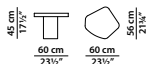

*Compared to the sample present in the materials boxes, for the Bao model the surface is not homogeneous, but pickled and with matter effect.

60 x 56 h45 cm - 23½ x 21¾ h17½"

Tavolino. Small Table.

90 x 70 h35 cm - 35 x 27¼ h13¾"

Tavolino. Small Table.

120 x 68 h25 cm - 46¾ x 26½ h9¾"

Tavolino. Small Table.