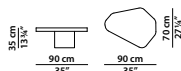

*Compared to the sample present in the materials boxes, for the Bao model the surface is not homogeneous, but pickled and with matter effect.

60 x 56 h45 cm - 23½ x 21¾ h17½"

Tavolino. Small Table.

90 x 70 h35 cm - 35 x 27¼ h13¾"

Tavolino. Small Table.

120 x 68 h25 cm - 46¾ x 26½ h9¾"

Tavolino. Small Table.